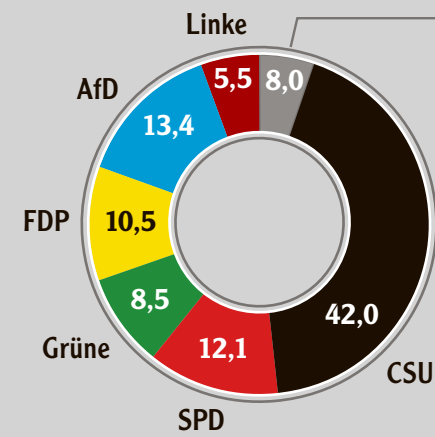

Gesamtergebnis Wahlkreis 257 Ostallgäu (Alle Angaben in Prozent)

Direktmandat

Für den Wahlkreis Ostallgäu in den Bundestag gewählt: Stephan Stracke

Zweitstimmen

Table listing various political parties and their corresponding percentages of second votes.

Gewinne und Verluste (bezogen auf die Zweitstimmen)

Kreis-Ergebnisse

Table showing election results for the city of Memmingen, including direct mandate and second votes for various parties.

Table showing election results for the city of Kaufbeuren, including direct mandate and second votes for various parties.

Table showing election results for the district of Unterallgäu, including direct mandate and second votes for various parties.

Table showing election results for the district of Ostallgäu, including direct mandate and second votes for various parties.