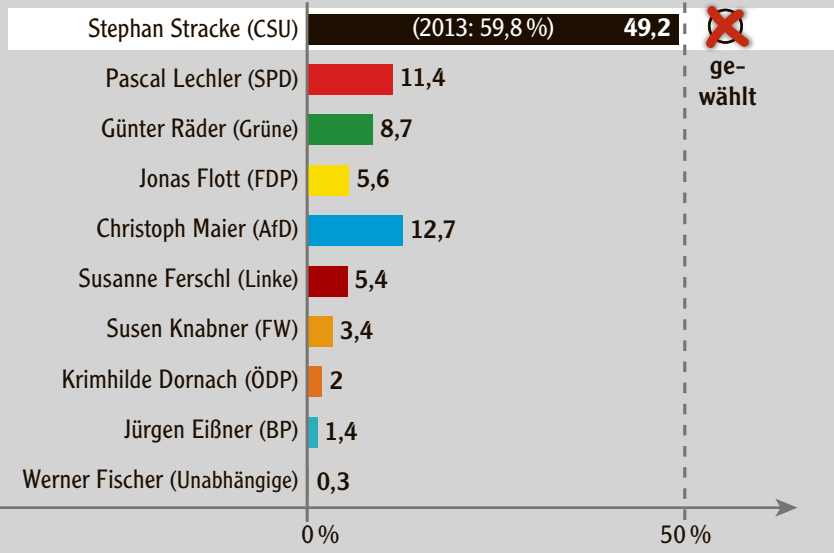

Gesamtergebnis Wahlkreis 257 Ostallgäu (Alle Angaben in Prozent)

Direktmandat

Für den Wahlkreis Ostallgäu in den Bundestag gewählt: Stephan Stracke

Zweitstimmen

Table listing various political parties and their corresponding percentages of second votes.

Gewinne und Verluste (bezogen auf die Zweitstimmen)

Kreis-Ergebnisse

Table showing election results for the city of Memmingen, including direct mandate and second votes for various parties.

Table showing election results for the city of Kaufbeuren, including direct mandate and second votes for various parties.

Table showing election results for the district of Unterallgäu, including direct mandate and second votes for various parties.

Table showing election results for the district of Ostallgäu, including direct mandate and second votes for various parties.