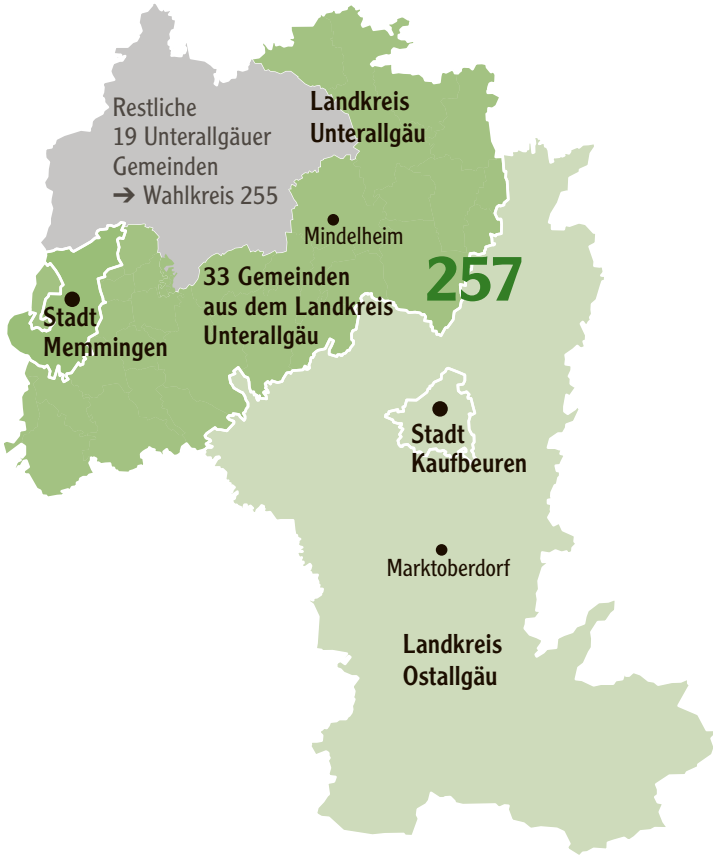

Gesamtergebnis Wahlkreis 257 Ostallgäu (Alle Angaben in Prozent)

Direktmandat

Für den Wahlkreis Ostallgäu in den Bundestag gewählt: Stephan Stracke

Zweitstimmen

Table listing various political parties and their corresponding percentages of second votes.

Gewinne und Verluste (bezogen auf die Zweitstimmen)

Kreis-Ergebnisse

Table showing election results for the city of Memmingen, including direct mandate and second votes for various parties.

Table showing election results for the city of Kaufbeuren, including direct mandate and second votes for various parties.

Gemeinde-Ergebnisse (Alle Angaben in Prozent)

Table with headers for 'Gemeinde', 'Direktmandat', 'Zweitstimmen', and 'Wahlbeteiligung'.

Main table of municipal election results for Landkreis Unterallgäu, listing 33 municipalities and their results for each party.

Main table of municipal election results for Landkreis Ostallgäu, listing 33 municipalities and their results for each party.