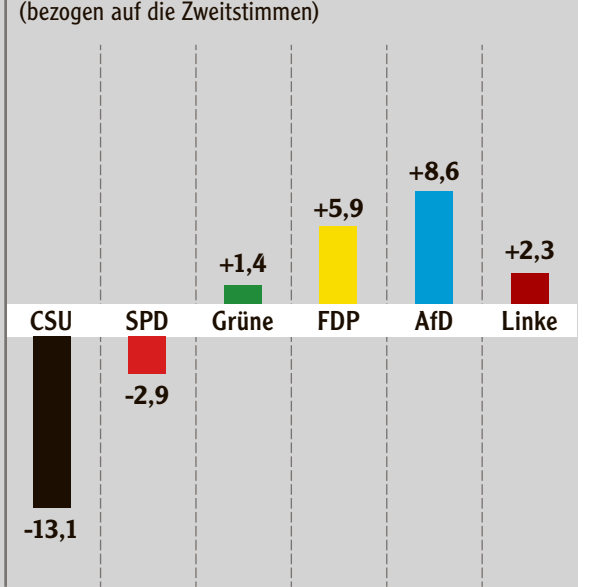

Gesamtergebnis Wahlkreis 257 Ostallgäu (Alle Angaben in Prozent)

Direktmandat

Für den Wahlkreis Ostallgäu in den Bundestag gewählt: Stephan Stracke

Zweitstimmen

Table listing various political parties and their corresponding percentages of second votes.

Gewinne und Verluste (bezogen auf die Zweitstimmen)

Kreis-Ergebnisse

Table showing election results for the city of Memmingen, including direct mandate and second votes for various parties.

Table showing election results for the city of Kaufbeuren, including direct mandate and second votes for various parties.

Table showing election results for the district of Unterallgäu, including direct mandate and second votes for various parties.

Table showing election results for the district of Ostallgäu, including direct mandate and second votes for various parties.